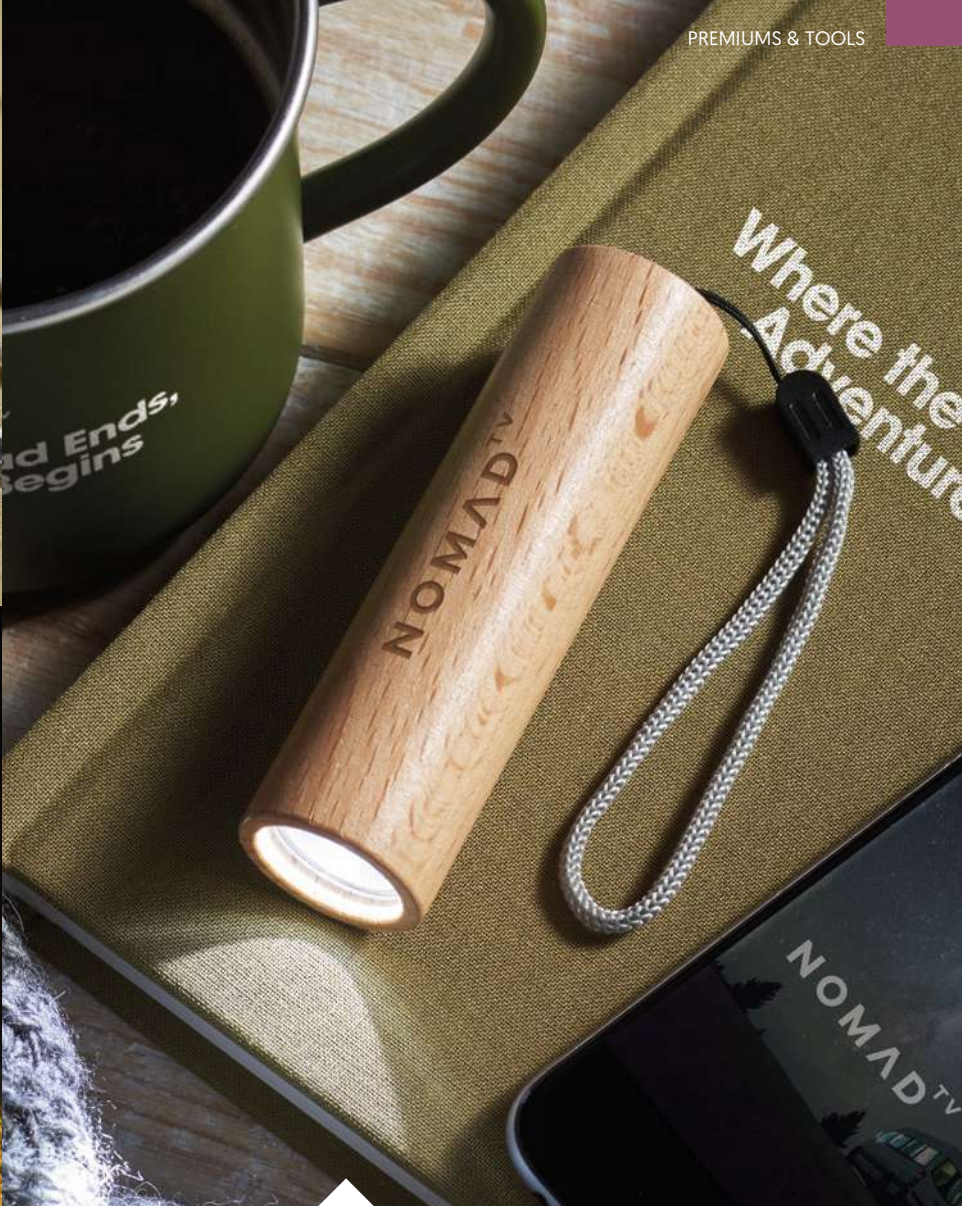

Teles MO6695

40

Beech wood torch with 5W COB light. 3 AAA batteries required, not included. **Size** 18,1x2,3 cm **Print technique** Pad printing,L