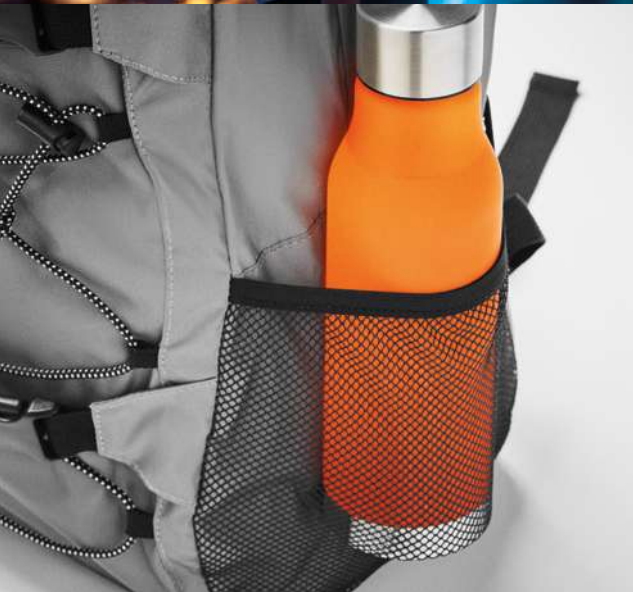

Reflective bags.

These backpacks made of highly reflective 190T polyester are designed to enhance visibility, ensuring the user and your brand is noticed in low-light conditions. Available in different trendy and practical styles for every-day use.

These items are not categorised as PPE (Personal Protection Equipment).

Bright Sportbag MO6993

Backpack in high reflective 190T polyester with cord on front. Padded back, straps and bottom. It has 15 inch laptop compartment. One side mesh pocket and other side zippered pocket. **Size** 29x18x45 cm
Print technique Screen printing