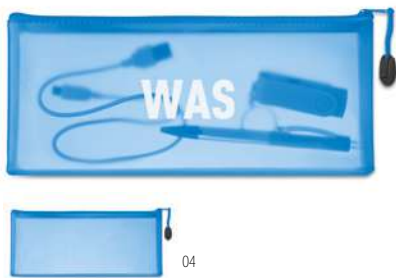

Gran MO8993

Big PVC pencil case. **Size** 25x10,5 cm
Print technique Screen printing

04