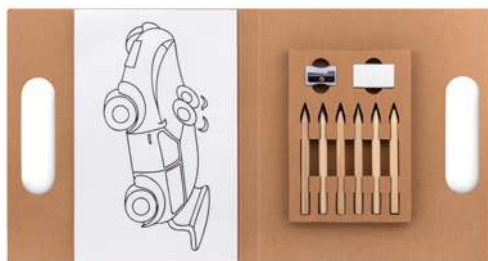

13

13

99

Colopad MO8769

Colouring set with 24 pages 6 of which have pictures to colour in and 18 blank pages. Includes 8 colouring pencils.
Size 21,5x18,5x1 cm **Print technique** Screen printing

Folder2 Go MO9544

Children colouring set with 30 colouring sheets. Includes 6 colouring pencils, sharpener and eraser.
Size 20x1,6x21 cm **Print technique** Pad printing,S,D01,DL

Recreation MO7389

Colouring set in clear box contains 8 wooden pencils and 20 paper drawings. **Size** 10x14,5x1 cm
Print technique Pad printing,PD

13

Little Vangogh MO9873

Colouring set with 6 coloured wooden pencils, 1 wooden sharpener and 20 colouring sheets.
Size 9x7,5x1,5 cm **Print technique** Pad printing,DL

13

Street MO8929

4 coloured chalk sticks, 25 mm diameter.
Size 9,5x2,5x10,5 cm **Print technique** Pad printing,PD,D01,DL

13

Tamago MO6479

Set of 6 chalk eggs in a cardboard egg box.
Size 15x10x7 cm **Print technique** Pad printing,D01,DL