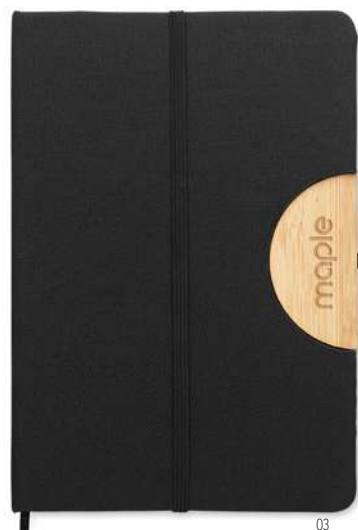

03

Blama MO6576

A5 notebook with 600D RPET hard cover with bamboo detail with a smartphone stand function. Casebound. 160 lined pages (80 sheets). 70 gsm recycled paper. Matching elastic closure strap, ribbon page-marker and pen holder. **Size** 21x14,5x1,8 cm
Print technique Pad printing,S,L,TI,TD