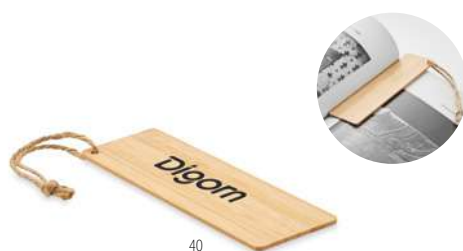

Kumaku MO6593

Bamboo bookmark with jute cord. **Size** 13x4x0,2 cm
Print technique Pad printing,L