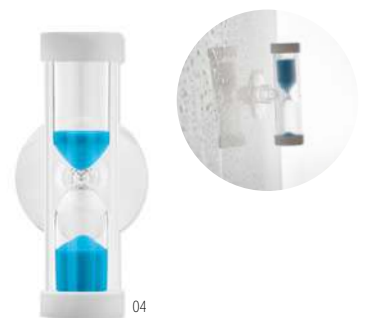

04

Wooden triple sand timer set with 3 different timers (approx. 1, 3 and 5 minutes).
Size 9x9,1x3 cm **Print technique** Pad printing,L

Wooden double sand timer set with 2 different timers (approx. 3 and 5 minutes).
Size 7,3x9x3 cm **Print technique** Pad printing,L

Wooden sand timer. Approx. 3 minutes.
Size 4,5x9x3 cm **Print technique** Pad printing,L

Quickshower MO9211

3,5-4 minute shower sand timer with suction cup. **Size** Ø2,5x6 cm **Print technique** Pad printing,D01,DL