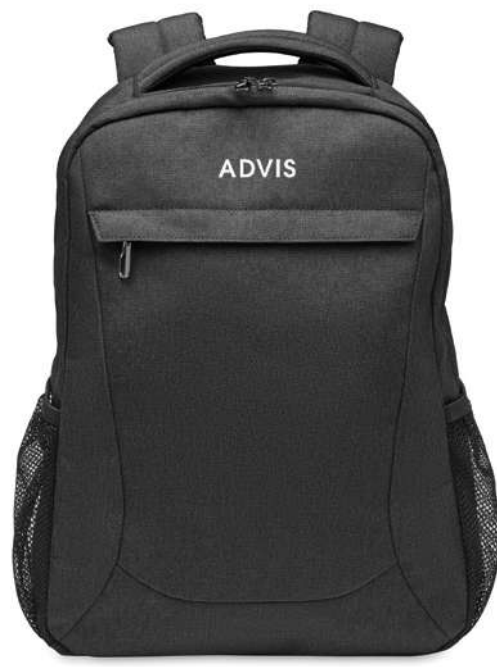

Waipio MO2046

15 inch laptop backpack in 600D RPET polyester. Internal laptop compartment and several small inner compartments. It has a front zippered pocket and 2 side mesh pockets. Adjustable shoulder straps. Trolley holder on reverse side. **Size** 43x31,5x13 cm **Print technique** Screen transfer,S,TD