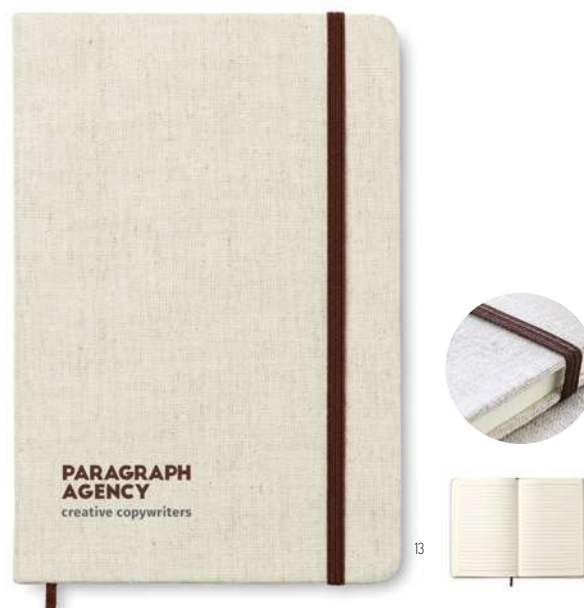

MO2251

Grass Notes MO6542

A5 grass paper notebook. Hard grass paper cover. Casebound. 160 grass paper lined pages (80 sheets). 95 gsm paper. Elastic closure strap and ribbon bookmark. Grass paper containing 40% grass fibers. **Size** 21x15x1,5 cm
Print technique Pad printing,S,D01,DL,B

Grow MO6689

A5 notebook with sustainable hard paper cover. Casebound. 184 lined pages (92 sheets) in recycled paper. Cotton page-marker. Includes sowing seeds. Made in EU. **Size** 13,4x21,3x1,7 cm **Print technique** Screen printing,T1,D01,DL,B

Rundo + MO6930

A6 notebook with hard canvas cover. Casebound. 192 lined pages (96 sheets). Contrasting elastic closure strap and ribbon page-marker. **Size** 14x9x1,5 cm
Print technique Screen printing,T1,TD