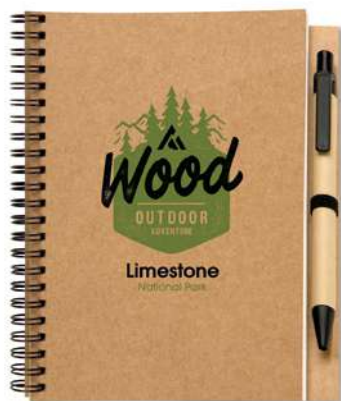

☐

13

03

Bloquero KC7012

Recycled paper notebook with pen. Twin-wire. 140 plain recycled paper pages (70 sheets). Push button ball pen in recycled carton and biodegradable plastic. Blue ink. Black elastic pen holder. **Size** 18x13x0,8 cm **Print technique** Pad printing,S,D01,DL,B