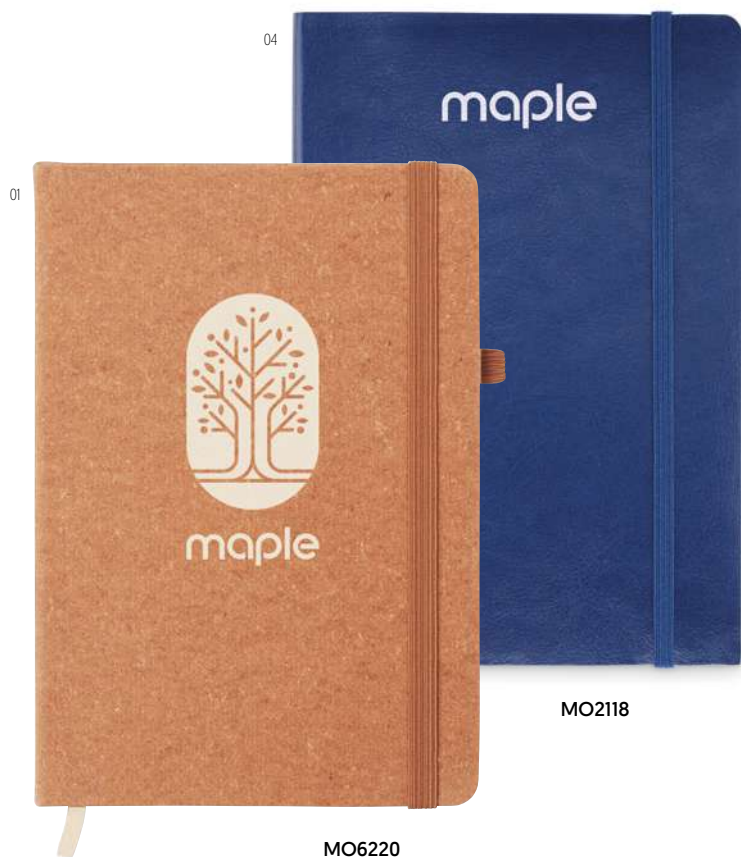

03

06

Neilo Set MO9348

A5 notebook with 2-in-1 stylus ball pen. Hard PU cover. Casebound. 144 lined pages (72 sheets). Matching ball pen with touch screen stylus. Blue ink. Matching elastic closure strap and ribbon bookmark. **Size** 14x1x21 cm **Print technique** Pad printing,S,L

Bestsellers
in recycled
materials.

MO9900

MO6835

Arpu MO6835

A5 notebook with 70% recycled pre-consumer leather and 30% latex PU cover. Casebound. 192 lined pages recycled paper (96 sheets). Matching elastic closure strap and pen holder. **Size** 21,2x14,6x1,6 cm **Print technique** Pad printing, S, T, I, D, B, PD

04

maple

01

maple

MO2118

MO6220

Breta MO2118

A5 notebook with soft recycled PU (81% recycled polyester and 19% PU) cover. Casebound. 160 lined pages (80 sheets). Matching elastic closure strap and ribbon bookmark. Expandable inner pocket in the back. **Size** 20,8x14 cm
Print technique Pad printing,S,TI,TD,B