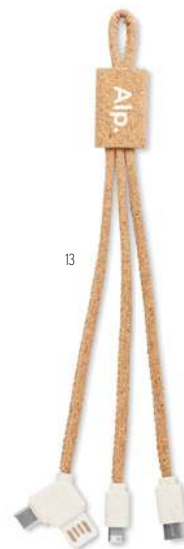

MORE THAN GIFTS

03

Blue MO2141 ●

Key ring with charging cable with input: 2-in-1 type-C & type-A and micro-B (2 in 1 pin) and Type C output. **Size** 17x2,4x1,7 cm
Print technique Pad printing,L,DL,D01

15

Rizo MO9292

Key ring with charging cable with USB-A to Micro-B (2 in 1 pin) and Type C. **Size** 16x2,4x1,7 cm **Print technique** Pad printing,D01,DL,L

06

Key C MO6820

Key ring with 4-in-1 charging cable. In/Output: Type-C x2, Type-A, Micro USB. **Size** 7,3x1,4x1 cm
Print technique Pad printing

06

Ligo Cable MO9654

3-in-1 charging cable with 3 different connectors, micro-USB, type-c and double sided connector. Suitable for iOS and Android devices. Ideal for full colour personalisation. **Size** 04,4x0,7 cm
Print technique Pad printing,PD,D01,DL

06

Wireless Plato Set MO9785

Set with wireless charger in ABS. Presented in EVA/ PU pouch. Contains EU plug and charging cable USB A to Micro B. Output data: DC5V/ 1.0A. **Size** 9x9x4 cm **Print technique** Pad printing,PD

40

Clauer MO9888 ●

Bamboo cover key ring with charging cable with USB-A to Micro-B (2 in 1 pin) and Type C. **Size** 12,5x2,7x0,8 cm
Print technique Pad printing,D01,DL,L

13

Cable MO6812 ●

Cork 3-in-1 charging cable. Input Type A and type C. Output 3 types. **Size** 22x2,1x0,7 cm
Print technique Laser engraving,P