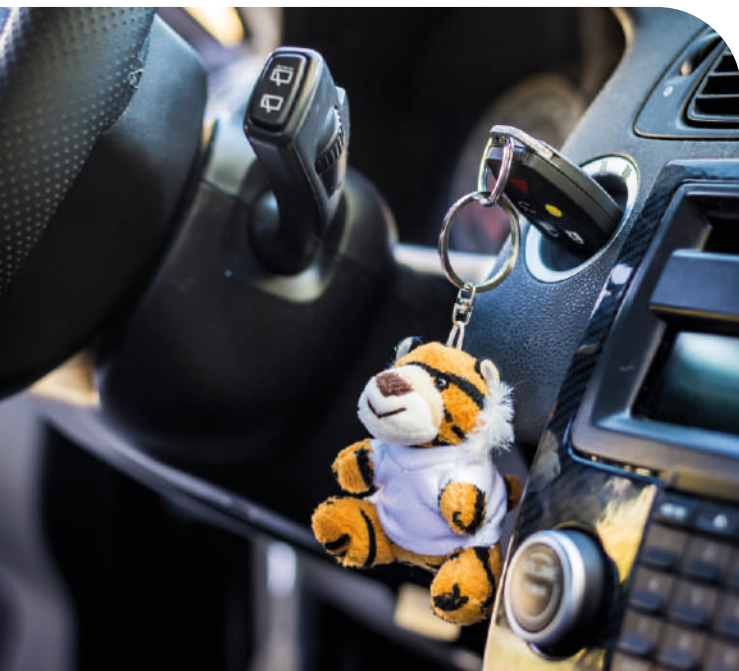

HE735-18 Raine

Tiger with white T-shirt suitable for printing,
keyring (T-shirt packed separately)

Tiger mit weißem T-Shirt, bedruckbar,
Schlüsselanhänger (T-Shirt gepackt getrennt)

Tigre avec T-shirt blanc pour l'impression,
porte-clés (T-shirt emballé séparément)

■ plush, polyester

📏 8 cm

👕 clothing front (25 x 15 mm) TF
clothing back (25 x 15 mm) TF